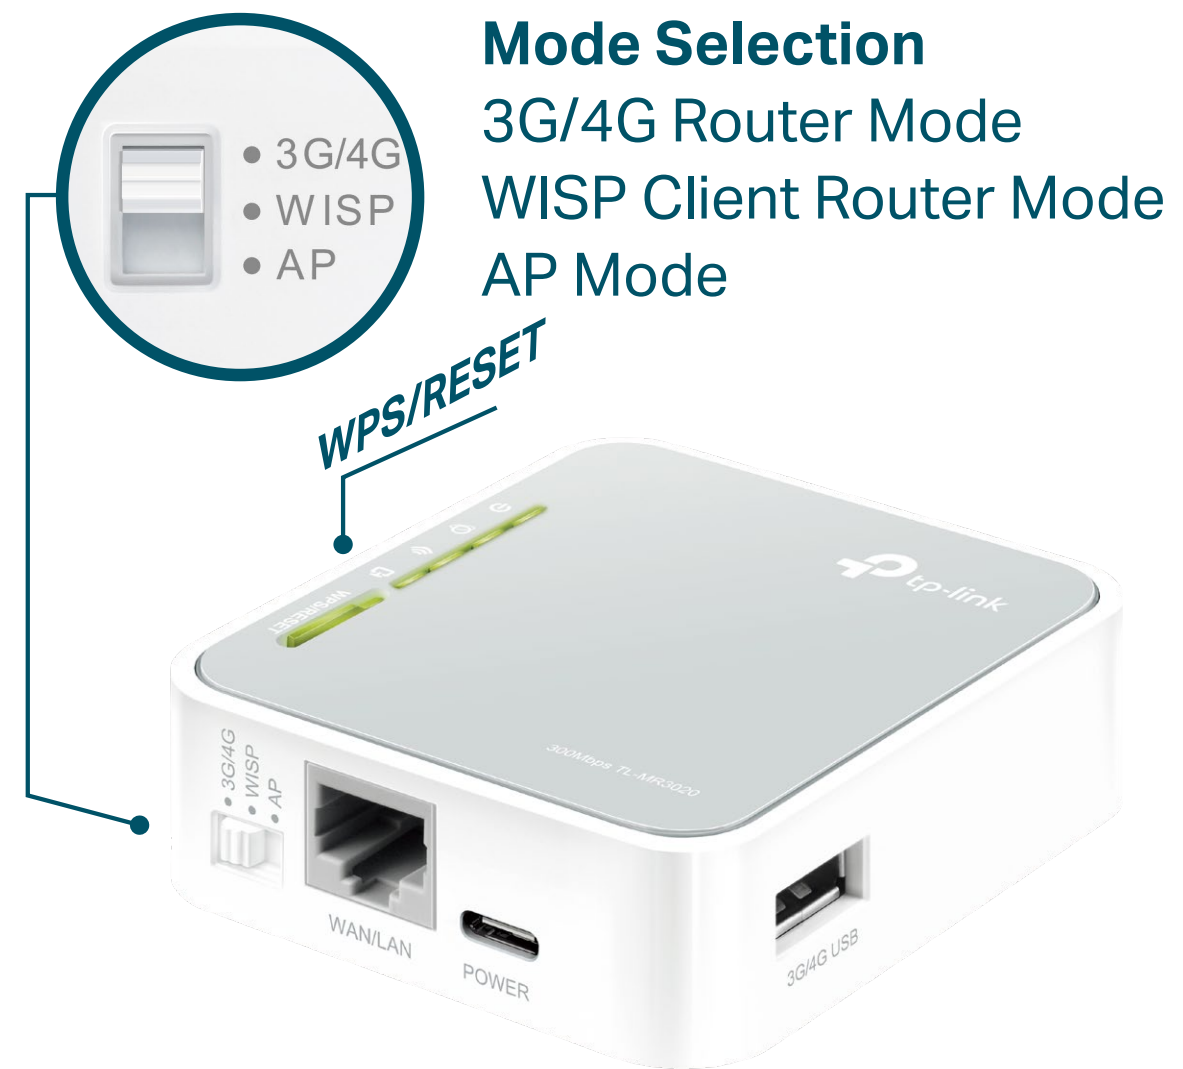

Quick Mode Selection

Select an operation mode to best fit your internet need.