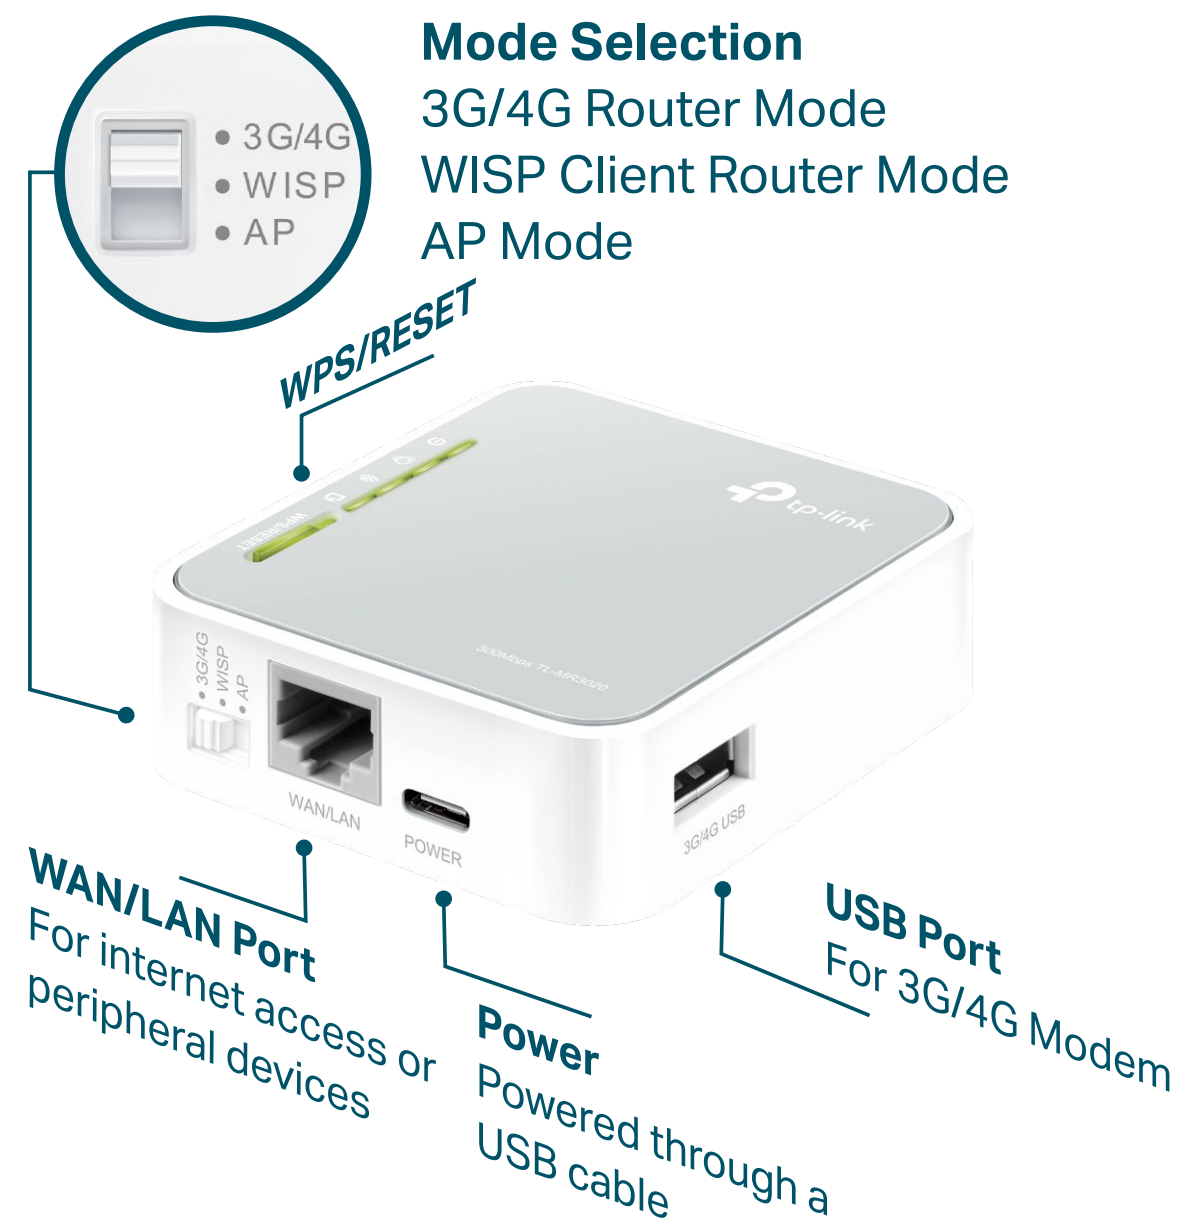

Portable 3G/4G Wireless N Router

Pocket-sized for
Travel-Ready Wi-Fi

TL-MR3020

3G/4G Sharing

300Mbps
Wireless Speed

Multi-Mode

Highlights

Share internet from anywhere you have a 3G or 4G mobile connection

Ease of Use

- Intuitive Web UI – Ensures quick and simple Installation without hassle
- Fast Encryption – One-touch WPA wireless security encryption with the WPS button

Security

- Guest Network – Keeps your main network secure by creating a separate network for friends and visitors
- Access Control – Establishes a whitelist or blacklist to allow or restrict certain devices to access the internet
- Parental Controls – Restricts internet access time and contents for children devices
- Encryptions for Secure Network – WPA-PSK and WPA2-PSK encryptions provide active protection against security threats

Specifications

Hardware

- Ports: 1 10/100Mbps WAN/LAN Port, 1 USB 2.0 Port, 1 USB-C Port
- Buttons: WPS/Reset Button, Mode Switch
- Antennas: Internal Antennas
- External Power Supply: 5VDC/1A
- Dimensions (W x D x H): 2.9× 2.6×0.9 in. (74×67×22mm)