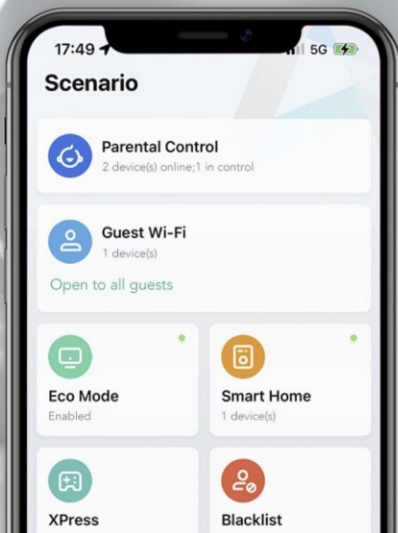

Take Control of Your Home network at Your Fingertips

Set up your home network in **Reyee Router App** in two minutes. More **Life-time Free** functions are waiting for you to Explore, Experience,

Remote Management Parental Control Guest Wi-Fi