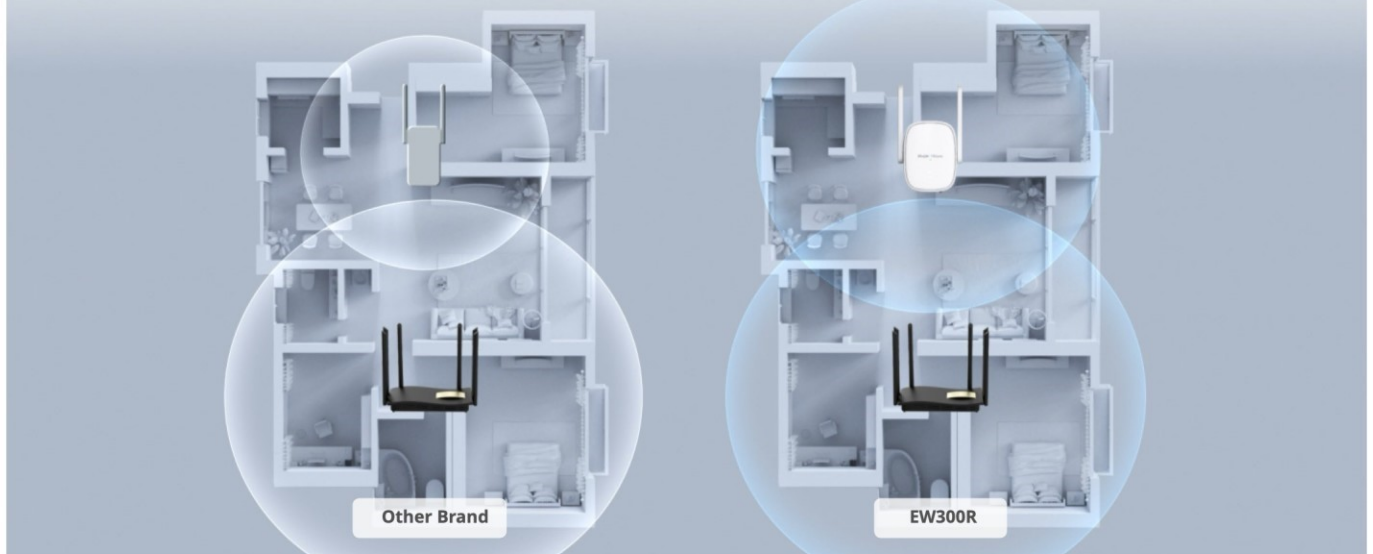

RG-EW300R

N300 Wi-Fi Extender

Highlights

- Plug and play, ease of use, strong signals
- Two built-in signal amplifiers boost 2-fold signal strength
- Three-bar signal indicator, guiding you to find the best spot
- Flexible placement, one-click connection
- More wireless mode options, meeting all your needs
- Control of your home network at your fingertips

Highlight Features

RG-EW300R

Plug and Play Easy and Strong

300Mbps Wi-Fi Repeater

More Powerful than You Expect

Two built-in signal amplifiers boost 2X signal strength

Other Brand

EW300R

Three-bar Signal Indicator Guides You to Find the Best Spot

EW300R clearly shows you the signal strength and guides you the best spot to position the repeater, while others only give you the "Yes or No" answer.

Highlight Features

Flexible Placement, One-click Connection

Press the WPS button on existing router and on EW300R within 2 minutes to easily connect to the network

More Wireless Mode Options, Meet All Your Needs