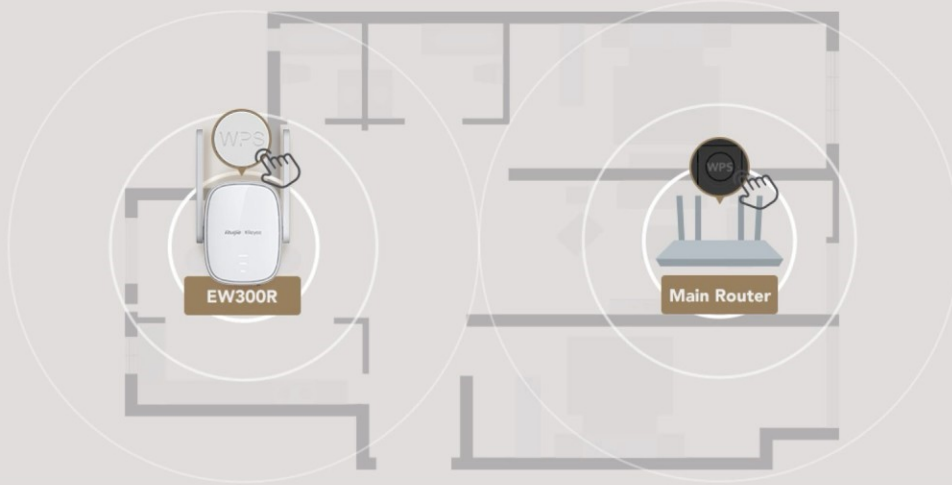

Highlight Features

Flexible Placement, One-click Connection

Press the WPS button on existing router and on EW300R within 2 minutes to easily connect to the network