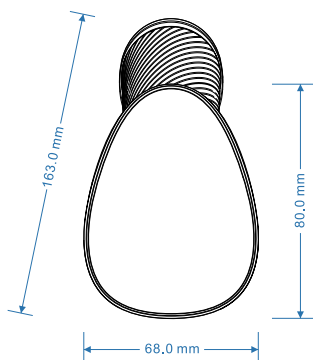

XL-3610

Technical Parameters

Performance Parameter	
Light Source	White LED (Lighting) RED aiming light
CPU	32bit ARM
Image Sensor	CMOS
Image Size	640x480 Pixels
Scanning Speed	60 fps
Print Contrast	≥15%
Minimum Resolution	≥3mil
Scan Mode	Manual & Automatic
Scanning Angle	(Skew/Pitch) +/- 65°
Decoding Depth	60-360mm (13mil PCS90%)
Decoding Capability	1D:Codabar, Code11, Code39, Code32, Interleaved 2 of 5, Industrial 2 of 5, Matrix 2 of 5, Code93, Code128, GS1-128, UPC-A, UPC-E, EAN 8, EAN 13, GS1 DataBar, RSS14, GS1 DataBar Limited, GS1 DataBar Expanded, etc. 2D: PDF417, Micro PDF417, QR Code, Micro QR, Data Matrix, Aztec Code
Other Parameters	
Size	L × W × H: 163×68×80(mm)
Weight	185g
Case Material	ABS+TPU
Input Voltage	DC 3.6V~5.5V
Working Current	142mA
Stand-by Current	42mA
Indicator	LED Indicator and Buzzer
Interface	USB-HID、USB-VCP、RS232
Cable	Straight 1.5m
Temperature (Operating)	-10°C~50°C
Humidity	5% to 95% (non-condensing)
Temperature (Storage)	-20°C~60°C
Light Levels	0~5,000Lux (fluorescence), 0~100,000 Lux (sunlight)