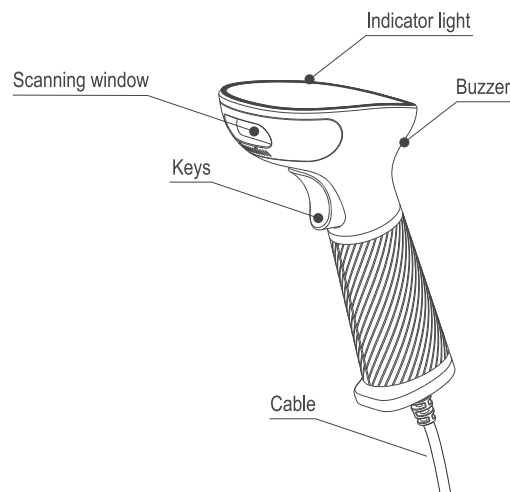

XL-3610

2D Barcode Scanner

Generous and classic design
High Performance Image Technology
Read 3mil high-precision barcode

1D/2D

Mobile payment

Red LED

Plug and play

32-bit

XL-3610

Technical Parameters

Performance Parameter	
Light Source	White LED (Lighting) RED aiming light
CPU	32bit ARM
Image Sensor	CMOS
Image Size	640x480 Pixels
Scanning Speed	60 fps
Print Contrast	≥15%
Minimum Resolution	≥3mil
Scan Mode	Manual & Automatic
Scanning Angle	(Skew/Pitch) +/- 65°
Decoding Depth	60-360mm (13mil PCS90%)
Decoding Capability	1D:Codabar, Code11, Code39, Code32, Interleaved 2 of 5, Industrial 2 of 5, Matrix 2 of 5, Code93, Code128, GS1-128, UPC-A, UPC-E, EAN 8, EAN 13, GS1 DataBar, RSS14, GS1 DataBar Limited, GS1 DataBar Expanded, etc. 2D: PDF417, Micro PDF417, QR Code, Micro QR, Data Matrix, Aztec Code
Other Parameters	
Size	L × W × H: 163×68×80(mm)
Weight	185g
Case Material	ABS+TPU
Input Voltage	DC 3.6V~5.5V
Working Current	142mA
Stand-by Current	42mA
Indicator	LED Indicator and Buzzer
Interface	USB-HID、USB-VCP、RS232
Cable	Straight 1.5m
Temperature (Operating)	-10°C~50°C
Humidity	5% to 95% (non-condensing)
Temperature (Storage)	-20°C~60°C
Light Levels	0~5,000Lux (fluorescence), 0~100,000 Lux (sunlight)