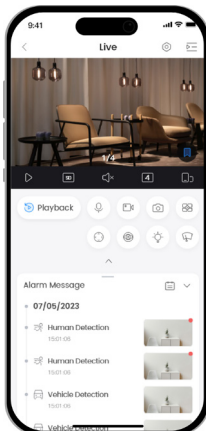

Accurate human and vehicle detection with instant alerts

AOV (Always-On Video) Mode

24/7 protection with all-day recording and ultra-low power consumption

Sound and Light Alarm

Provides instant alarms to deter intruders

Two-way Talk

Communication anytime, anywhere

4G Connection

Expands your connectivity with 4G

H.265

Advanced H.265 compression technology

IP66 Protection

Withstands harsh environments

Supports Micro SD Card

Low-cost storage

DMSS App

Easy to use

Upgrade Your Experience with DMSS

Intuitive AIoT app for individual security

Remote Management

Live view and recording history